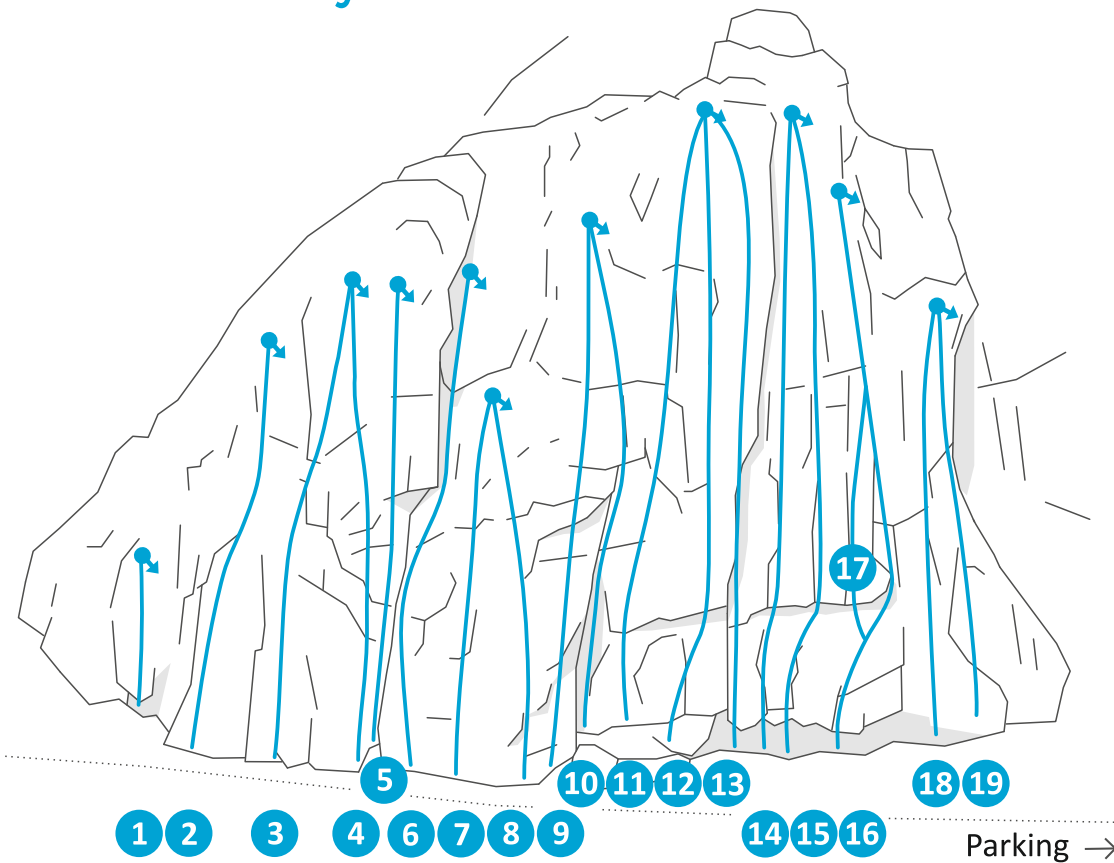

# VELA PEŠA

Hidden beauty

## Routes

1. 4c / 12m
2. 5a / 20m
3. 5a / 22m
4. 5b / 22m
5. 5b / 21m
6. 5b / 22m
7. 5c / 18m
8. 6a+ / 18m
9. 6c / 25m
10. 6a / 25m
11. 5c / 32m
12. 6b / 32m
13. 6a / 32m
14. 6a+ / 30m
15. 6a / 30m
16. 5b / 27m
17. 6a+ / 27m
18. 5a / 20m
19. 5a / 20m

Number of routes: 19

Grades: 4c - 6c

Height: 12 - 32m

Rope: 65m

Rock orientation: E

Best period:

throughout the year

Approach: 10min